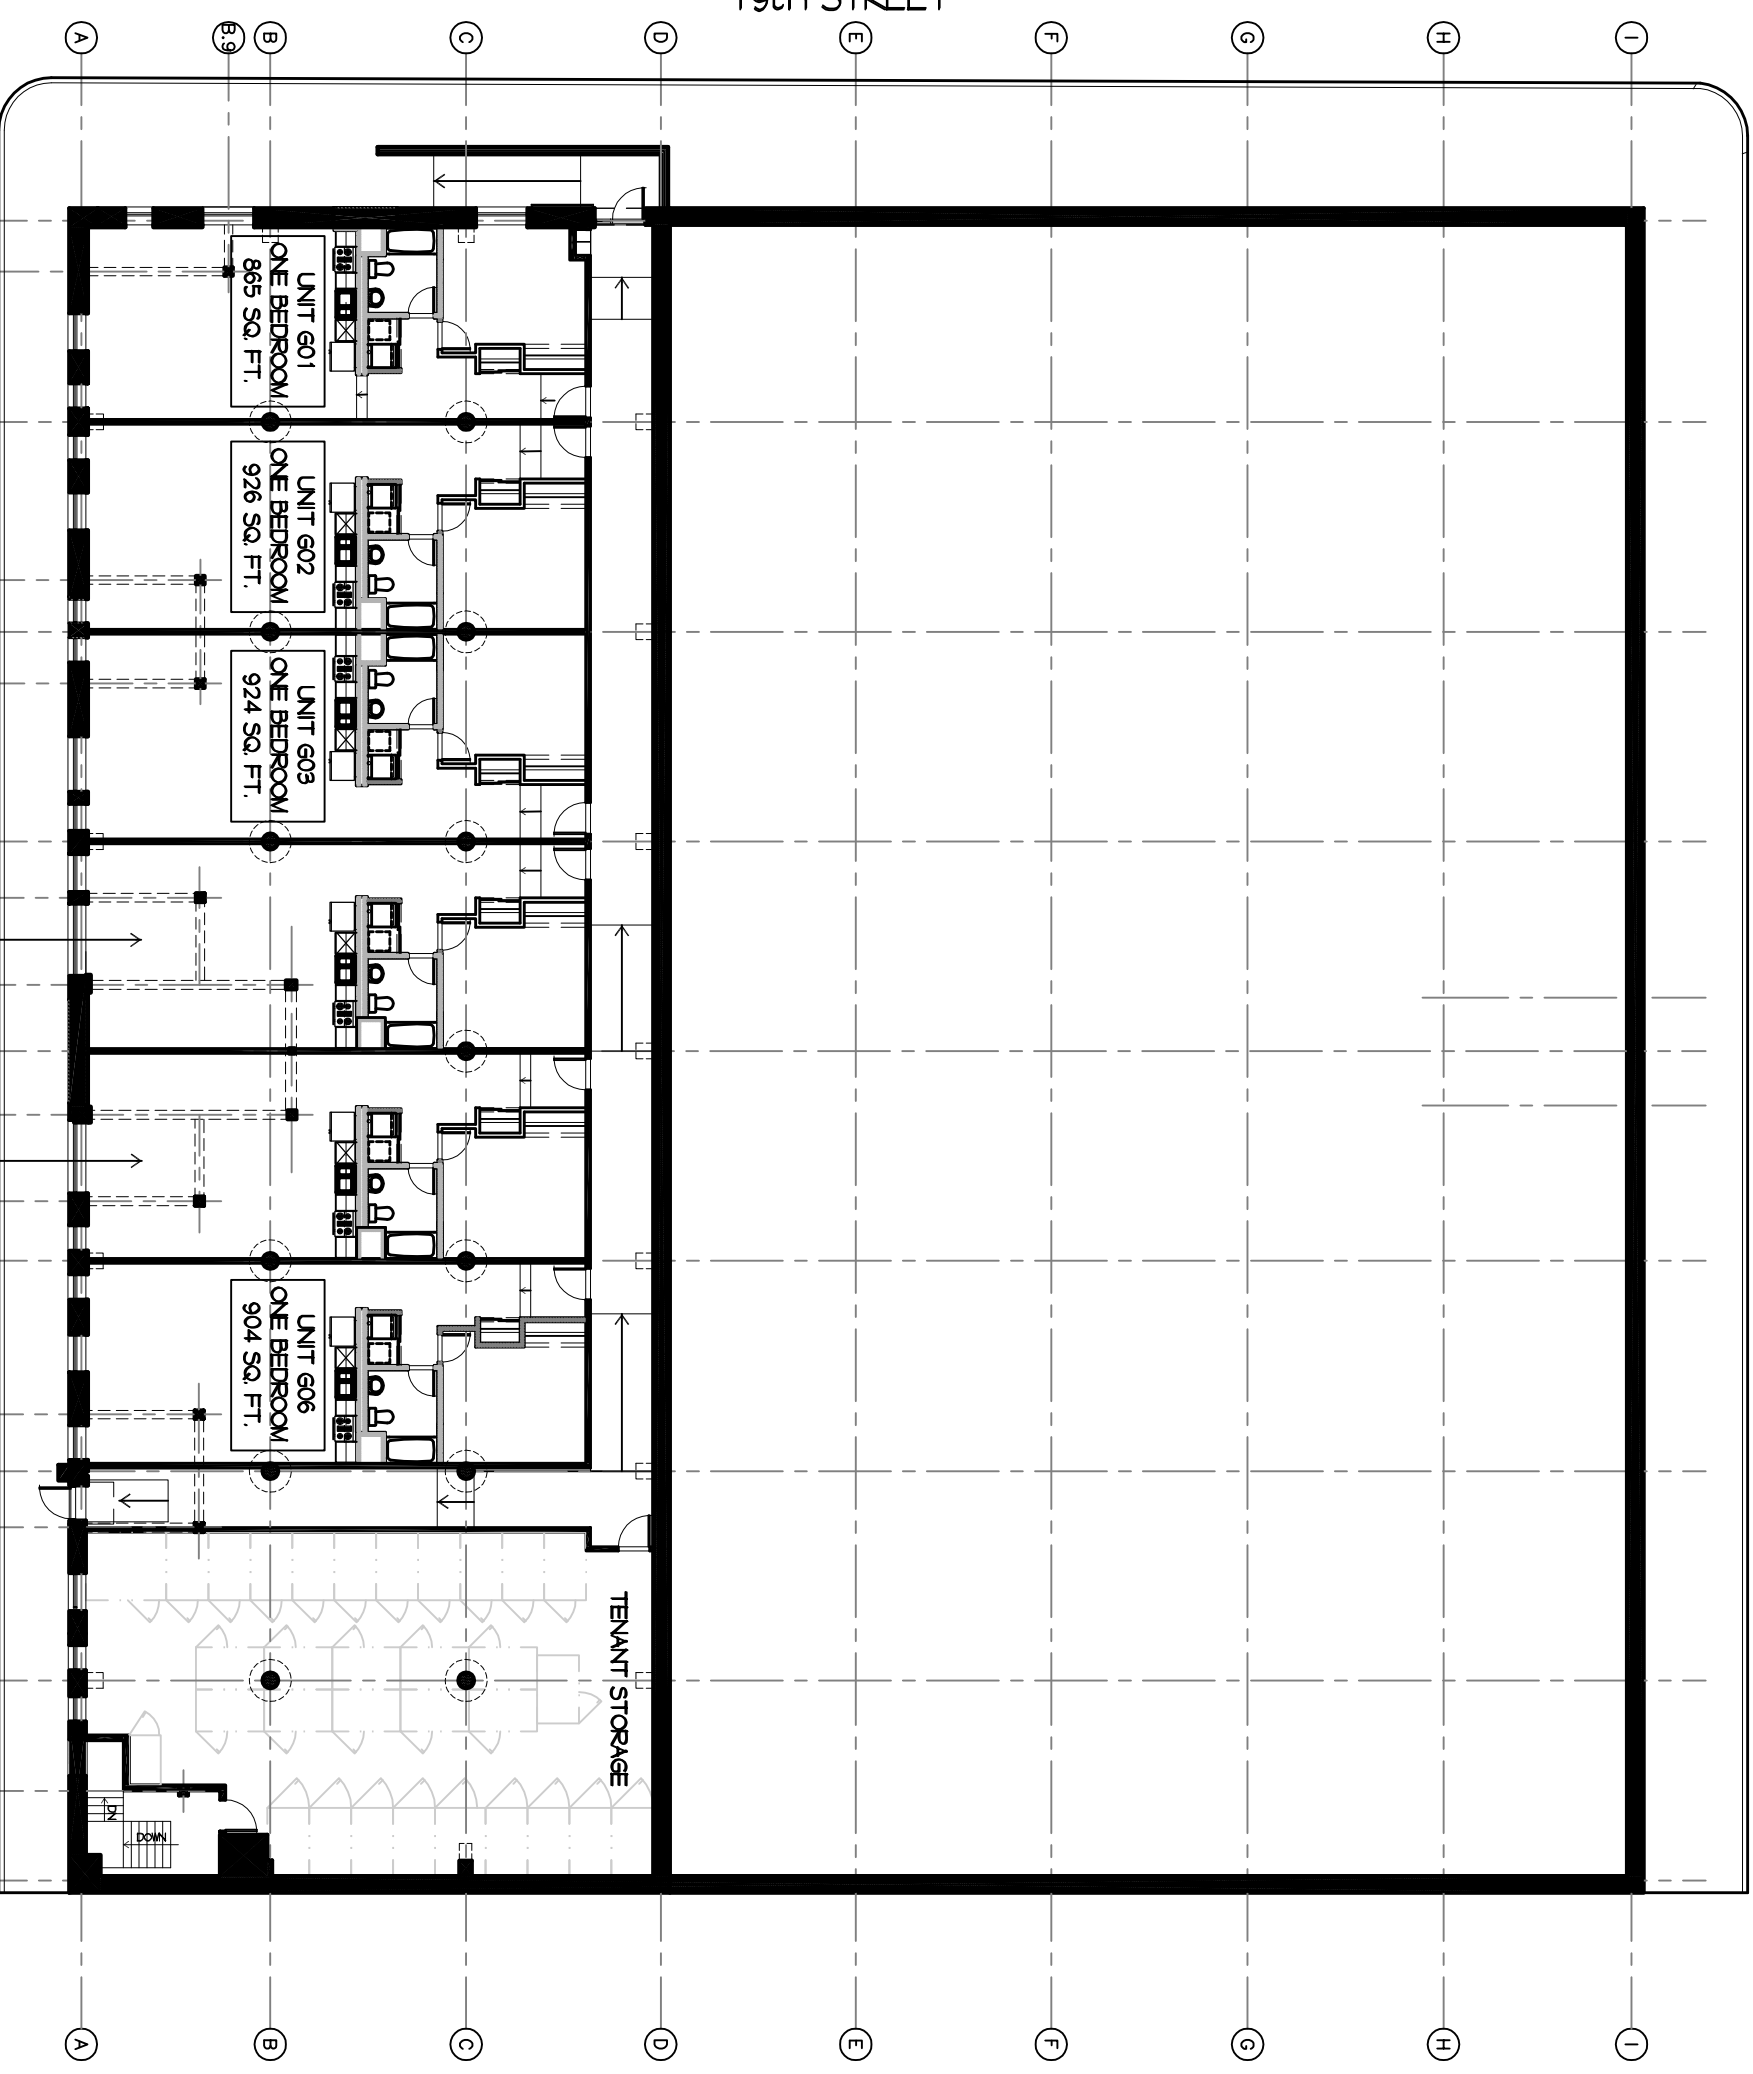

WASHINGTON AVENUE

19th STREET

GARDEN LEVEL PLAN

UNIT G04
ONE BEDROOM
914 SQ. FT.

UNIT G05
ONE BEDROOM
926 SQ. FT.

UNIT G01
ONE BEDROOM
865 SQ. FT.

UNIT G02
ONE BEDROOM
926 SQ. FT.

UNIT G03
ONE BEDROOM
924 SQ. FT.

UNIT G06
ONE BEDROOM
904 SQ. FT.

TENANT STORAGE

DOWN